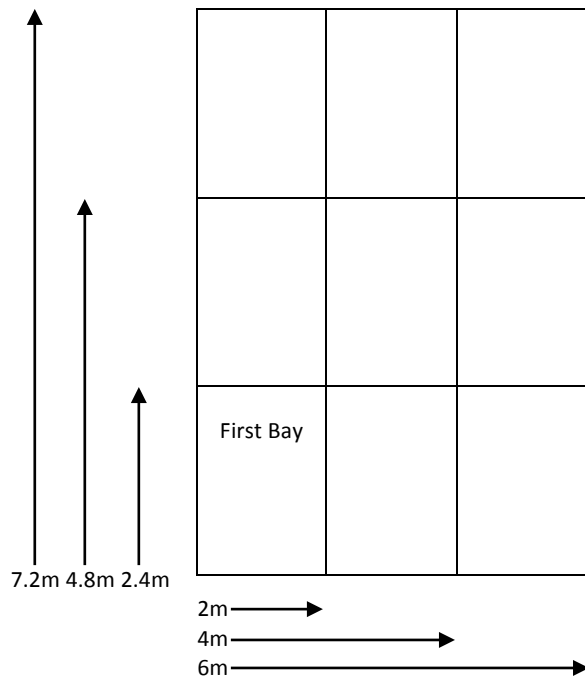

## PRICE LIST – Premier Fruit & Veg Cages

Our Fruit & Veg Cages are available in 2m x 2m x 2.4m sections.

- Overall Height: **2m**
- Door Opening: **Up-to-2ft 2in wide**
- Steel Diameter: **28mm**
- Steel Specification: **Z35 high tensile galvanised.**

**ALL PRICES SHOWN ARE INCLUSIVE OF VAT.**

CAGE SIZE (Width x Length)	PRICE Inc VAT
2m x 2.4m	£251.00
2m x 4.8m	£343.00
2m x 7.2m	£414.00
4m x 4.8m	£478.00
4m x 7.2m	£591.00
6m x 7.2m	£768.00

**Please Note;** The door is designed to be fitted to the first bay – 2m x 2.4m.