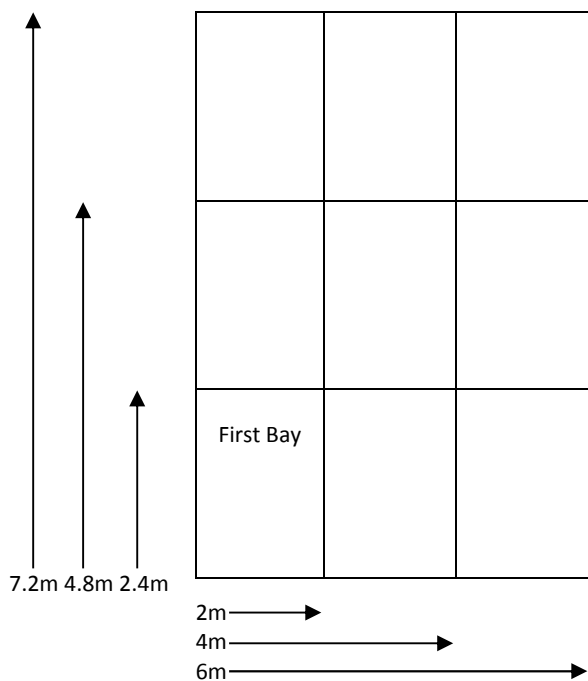

PRICE LIST – Premier Fruit & Veg Cages

Our Fruit & Veg Cages are available in 2m x 2m x 2.4m sections.

- Overall Height: **2m**
- Door Opening: **Up-to-2ft 2in wide**
- Steel Diameter: **28mm**
- Steel Specification: **Z35 high tensile galvanised.**

ALL PRICES SHOWN ARE INCLUSIVE OF VAT.

CAGE SIZE (Width x Length)	PRICE Inc VAT
2m x 2.4m	£209.00
2m x 4.8m	£287.00
2m x 7.2m	£349.00
4m x 4.8m	£400.00
4m x 7.2m	£498.00
6m x 7.2m	£647.00

Please Note; The door is designed to be fitted to the first bay – 2m x 2.4m.