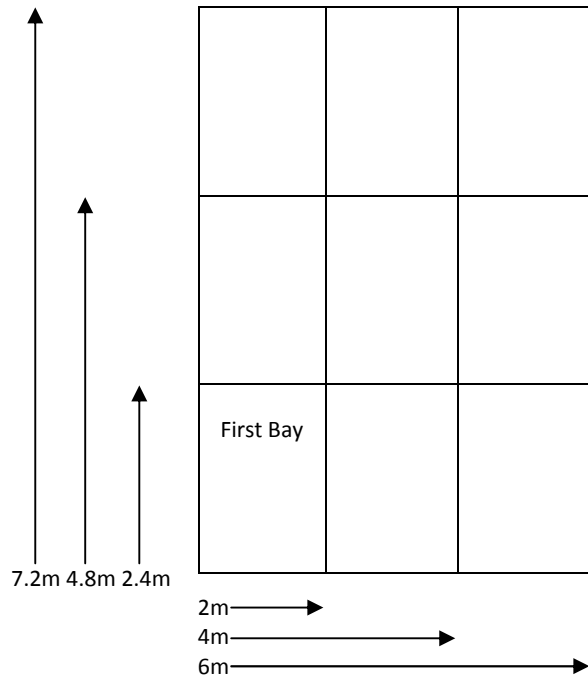

PRICE LIST – Premier Fruit & Veg Cages

Our Fruit & Veg Cages are available in 2m x 2m x 2.4m sections.

- Overall Height: **2m**
- Door Opening: **Up-to-2ft 2in wide**
- Steel Diameter: **28mm**
- Steel Specification: **Z35 high tensile galvanised.**

ALL PRICES SHOWN ARE INCLUSIVE OF VAT.

CAGE SIZE (Width x Length)	PRICE Inc VAT
2m x 2.4m	£174.00
2m x 4.8m	£232.00
2m x 7.2m	£278.00
4m x 4.8m	£316.00
4m x 7.2m	£388.00
6m x 7.2m	£498.00

Please Note; The door is designed to be fitted to the first bay – 2m x 2.4m.