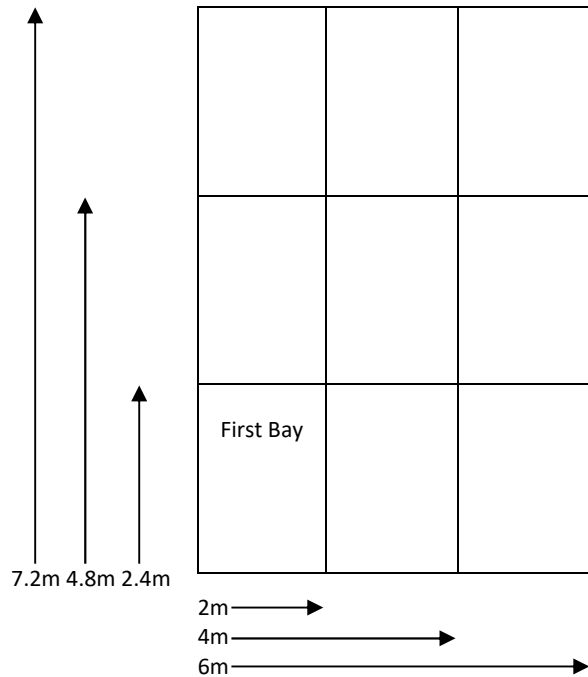

PRICE LIST – Premier Fruit & Veg Cages

Our Fruit & Veg Cages are available in 2m x 2m x 2.4m sections.

- Overall Height: **2m**
- Door Opening: **Up-to-2ft 2in wide**
- Steel Diameter: **28mm**
- Steel Specification: **Z35 high tensile galvanised.**

ALL PRICES SHOWN ARE INCLUSIVE OF VAT.

CAGE SIZE (Width x Length)	PRICE Inc VAT
2m x 2.4m	£233.00
2m x 4.8m	£324.00
2m x 7.2m	£394.00
4m x 4.8m	£456.00
4m x 7.2m	£568.00
6m x 7.2m	£742.00

Please Note; The door is designed to be fitted to the first bay – 2m x 2.4m.